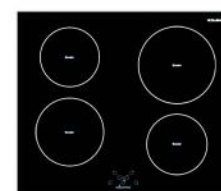

**P6804LC**  
60 x 50 cm

- 4 Highlight Zones
- Overflow Safety Device
- Heat-up Function
- Child Safety Lock
- Residual Heat Indicator
- Total Power: 6000W

**P6140LV**  
60 x 50 cm

- 4 Sabaf™ Gas Burners, - Triple Ring Wok Burner
- Flame Failure Device
- One-Hand Ignition
- Enamelled Pan Support
- Power Indicator
- Lateral Knobs
- Stainless Steel
- Total Power Output of Hotplate: 1500W

## ELECTRIC HOBBS

**P6004L**  
60 x 50 cm

- 4 Electric Hotplates
- Power Indicator
- Lateral Knobs
- Stainless Steel
- Total Power: 6000W

**P3002FV**  
30 x 50 cm

- 2 Electric Hotplates
- Power Indicator
- Frontal Knobs
- Stainless Steel
- Total Power: 3500W

## INDUCTION HOB

**P604ID**  
60 x 50 cm

- 4 Zones
- 9 Power Levels
- Touch Control
- Booster
- Child Safety lock
- Residual Heat Indicator
- Overflow Safety Device
- Total Power: 7100W